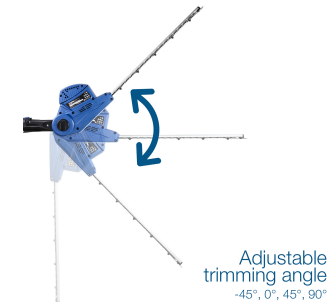

#### ELECTRIC GRASS TRIMMER

Designed to provide impressive cutting power on tall or hard-to-reach shrubs and hedges, the HYPHT550E is our budget-friendly and easy-to-use corded electric long-reach hedge pole trimmer from Hyundai.

#### Specification

Model	HYPHT550E
Voltage (V)	230V
Power (W)	550
Cable Length	10m
Cutting Length	450mm
Cutting Capacity	16mm
No Load Speed	1700RPM
Max Length (M)	3.5
Warranty	3 years
Weight (KG)	4.84