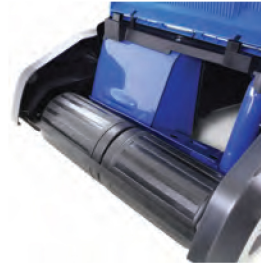

HYUNDAI

POWER PRODUCTS

HYUNDAI HYM530SPER 525mm PETROL LAWNMOWER

The HYM530SPER is a low maintenance self-propelled, rear roller lawnmower from HYUNDAI. Creates a traditional British striped lawn. The engine features push-button electric and recoil pull start, combine this with the electronic ignition system it makes starting effortless.

Specification

Model	HYM530SPER
Engine Size	196cc
Engine Type	4-Stroke OHV Single Cylinder
Rated Power	4.2kW
Drive	Self Propelled
Starting System	Recoil and Electric Push Button
Cutting Height	25mm-75mm (5 Heights)
Cutting Width	525mm / 52.5cm
Cutting Options	Rear Discharge, Lawn Striping and Cut & Collect
Grass Collector	70L
Deck Material	Steel
Dimensions	1550 x 560 x 1100mm
Net Weight	43.5kg